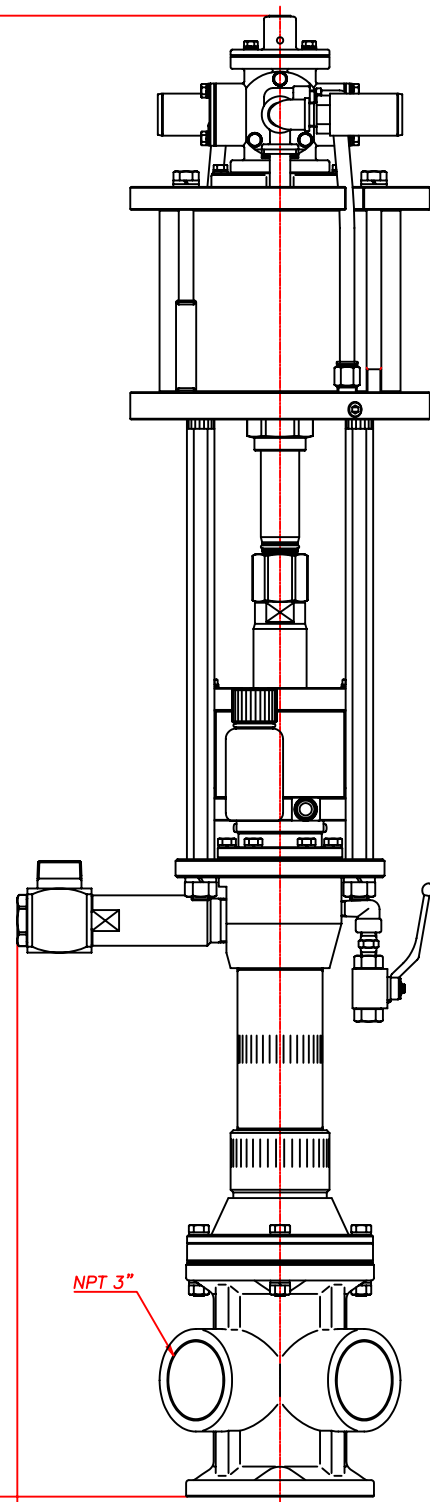

63.3 inches (1617mm)

NPT 3"

11.3 inches
(287mm)

6.7 inches
(167mm)