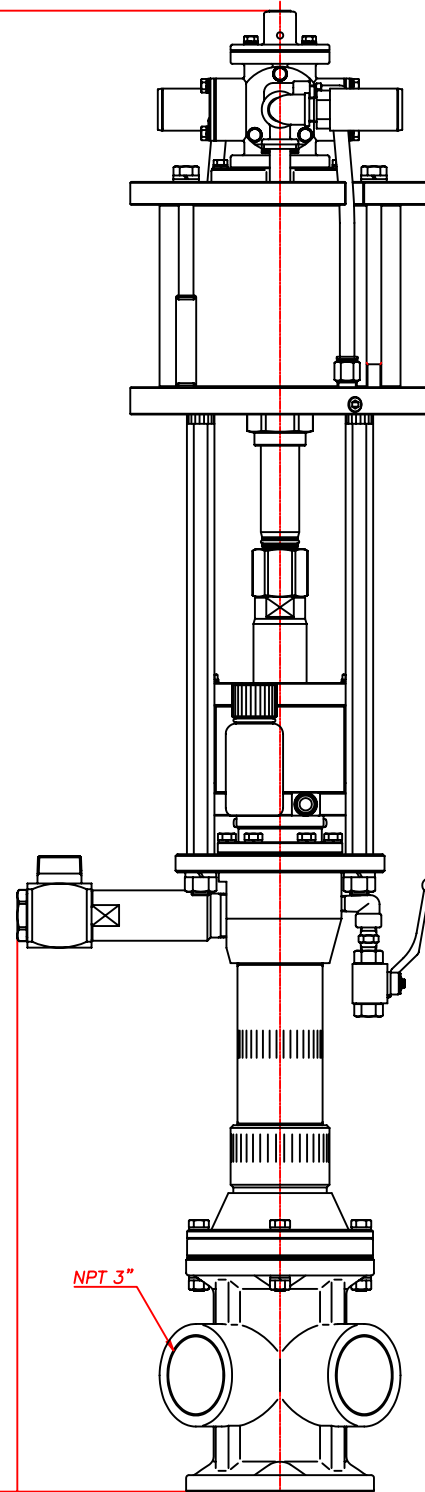

63.3 inches (1617mm)

NPT 3"

11.3 inches
(287mm)

6.7 inches
(167mm)